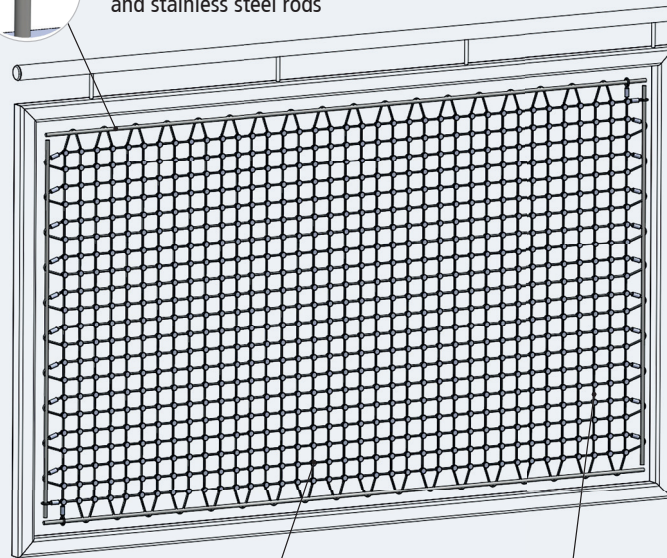

45 x 45 mm

Rope color:

green beige black

Available in other colors for
large order quantities.

Advantages

- + Vandalism-resistant
- + not climbable
- + Smooth net structure
- + pleasant feel

Simple installation e.g.
with stainless steel eyebolts
and stainless steel rods

Knot connections
with rounded
aluminum clamps

Rope strength \varnothing 5 mm
Strand strength \varnothing 2.5 mm