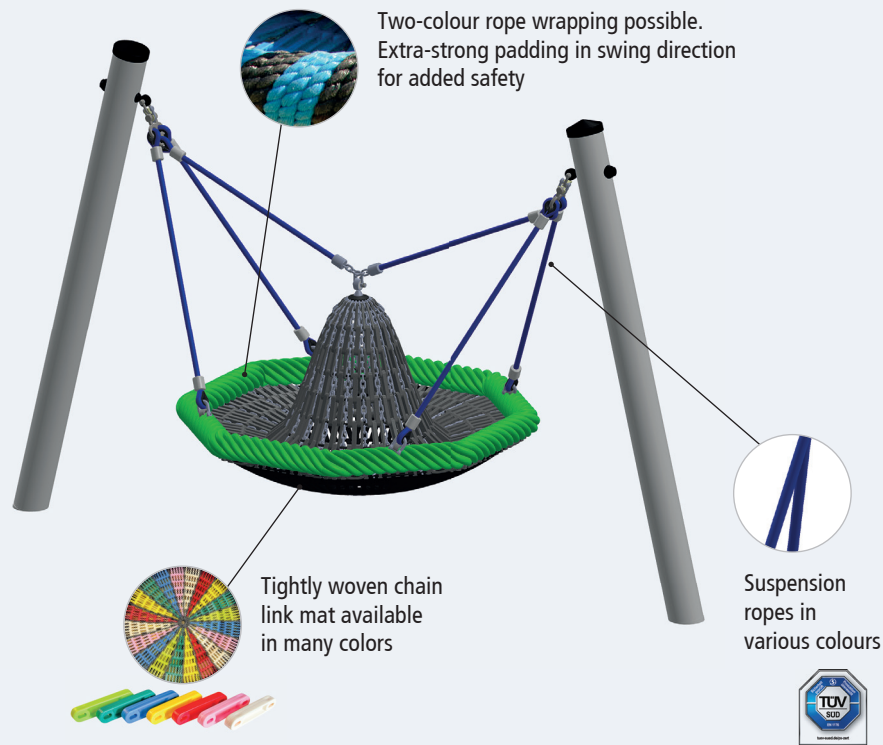

## Suspension ropes:

green, rust orange, blue, yellow, black, beige, grey, red, fluorescent orange, turquoise, fuchsia

## Chain-link mat colors:

Neon green, dark green, blue, yellow, red, pink, beige, black

## Rope wrapping:

blue green red beige black

## EDUCATION

Sombrero-Mini offers toddlers with and without disabilities a completely new, shared swinging experience – in the safest possible way. A raised section in the centre of the Sombrero allows users not only to lie down, crouch or stand, but also to sit securely and lean back with firm support.