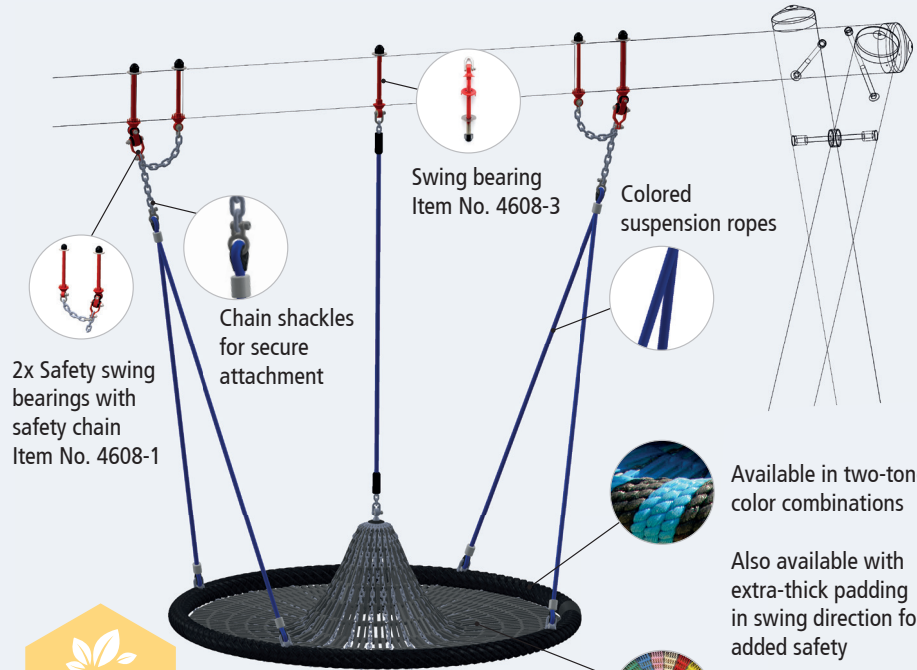

4649-140 / 4649-120 / 4549-100M

Original HUCK Bird's Nest Sombbrero®

Dimensions:

approx. Ø 1.00 m, 1.20 m, or 1.40 m

Suspension height:

2.00 m – 2.50 m

Fall height:

1.30 m – 1.55 m

Minimum lateral clearance to frame:

0.80 m

Suspension ropes available in:

Green, rust-orange, blue, yellow, black, beige, grey, red, fluorescent orange, turquoise, fuchsia

Chain-link mat colors:

Neon green, dark green, blue, yellow, red, pink, beige, black

Rope wrapping:

blue green red beige black

2x Safety swing bearings with safety chain
Item No. 4608-1

Chain shackles for secure attachment

Swing bearing
Item No. 4608-3

Colored suspension ropes

Available in two-tone color combinations

Also available with extra-thick padding in swing direction for added safety

127.5
kg CO₂e

Tightly woven chain-link mat available in many colors

EDUCATION

SWINGING THAT BRINGS PEOPLE TOGETHER

The Sombrero offers a completely new swinging experience – especially for people with disabilities. Thanks to the raised center of the nest, users can not only lie down, squat, or stand, but also sit securely and lean back with support. It's a place to feel safe, relax, and enjoy meaningful moments together.